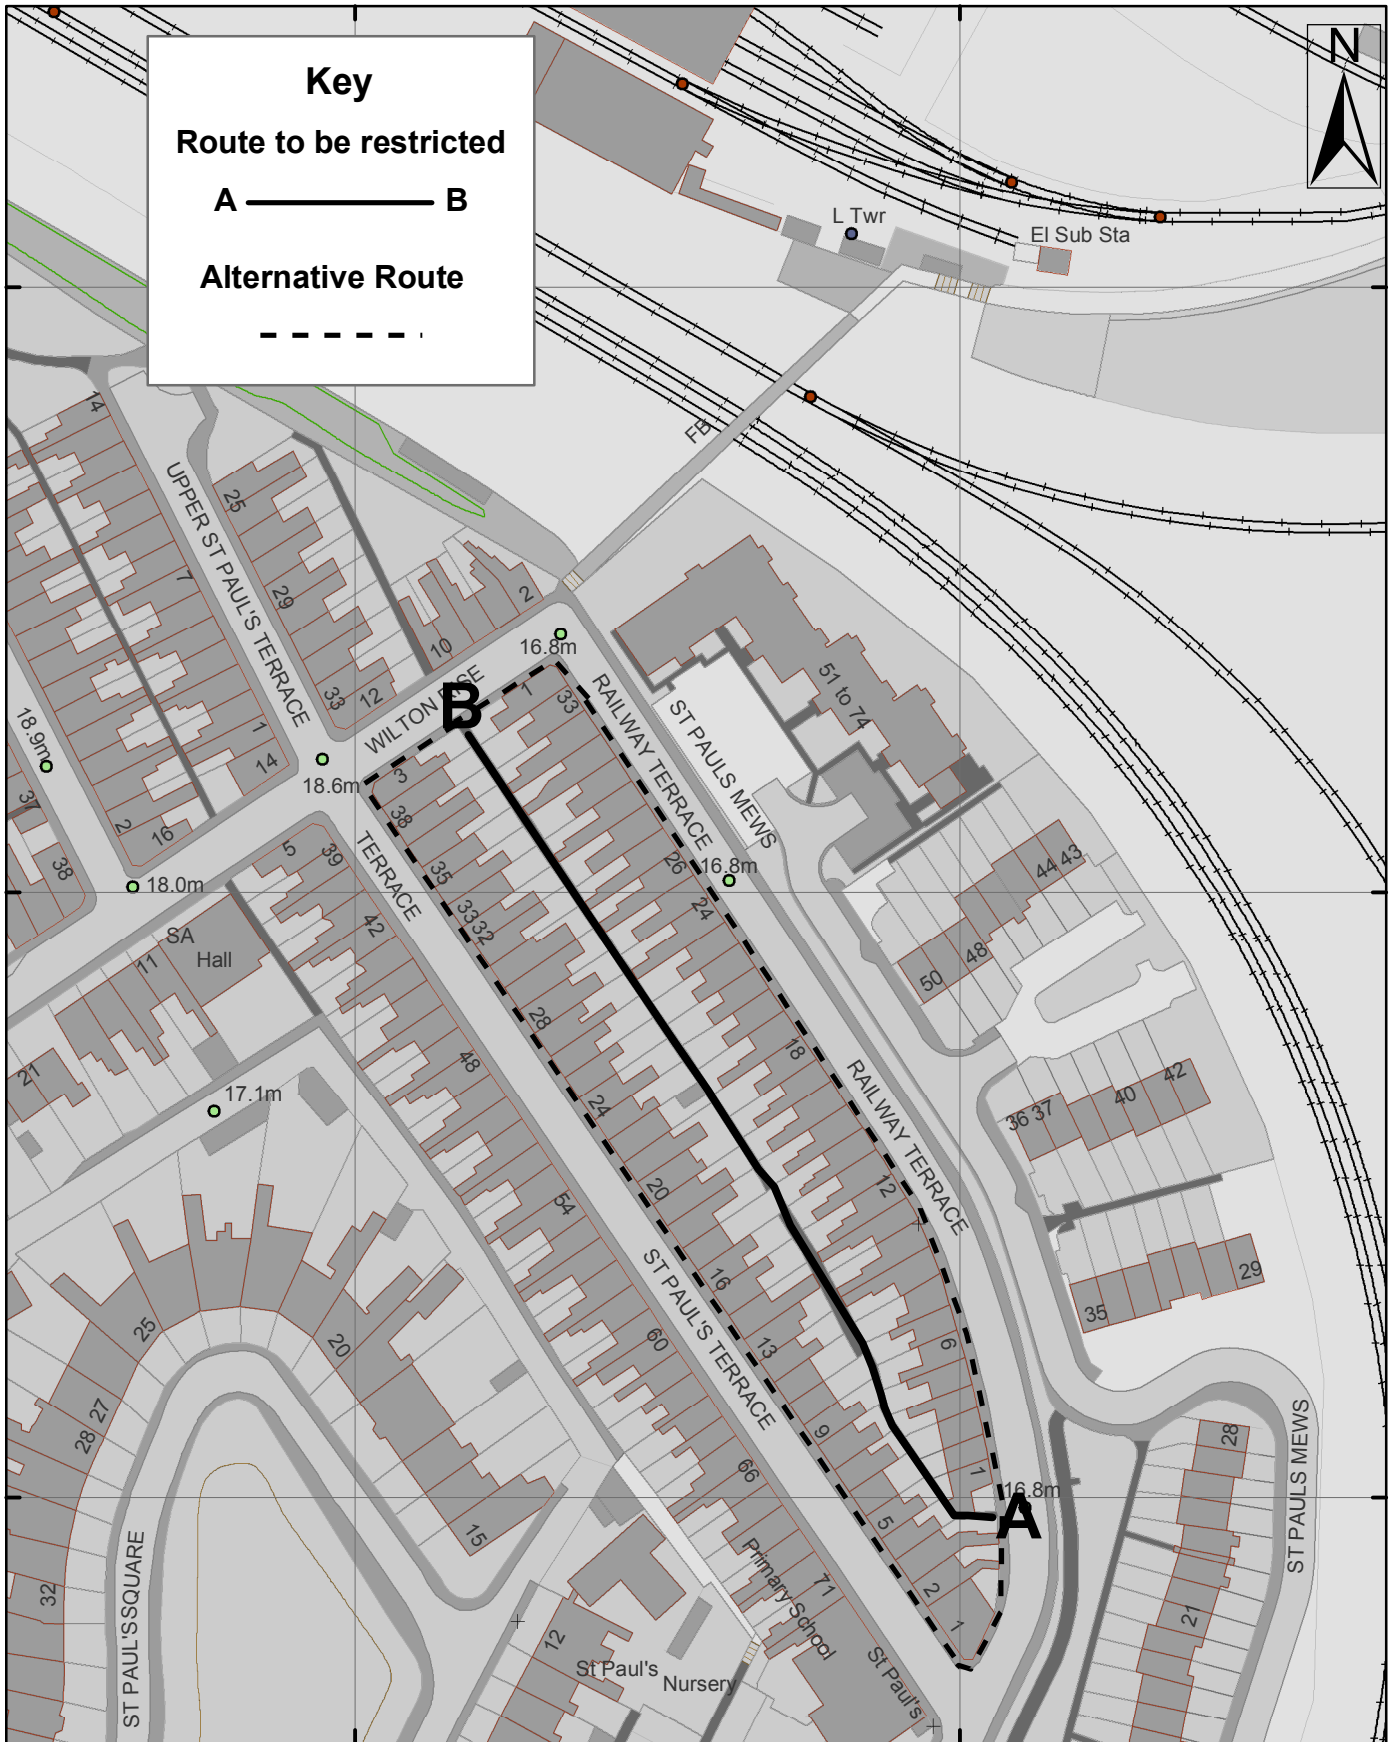

459100.000000

459200.000000

Key

Route to be restricted
 A ——— B

Alternative Route
 - - - - -

451600.000000

451600.000000

451500.000000

451500.000000

451400.000000

451400.000000

459100.000000

459200.000000

**Highways Act 1980 s129A
 St Paul's Terrace / Railway Terrace Gating Order 2009**

| | | |
|----------------------|----------------------------|----------------|
| Scale 1:1,250 | Drawn By: EM | Date: 05/08/09 |
| Public Rights of Way | Reference: Grid Ref SE5951 | Drawing No. |